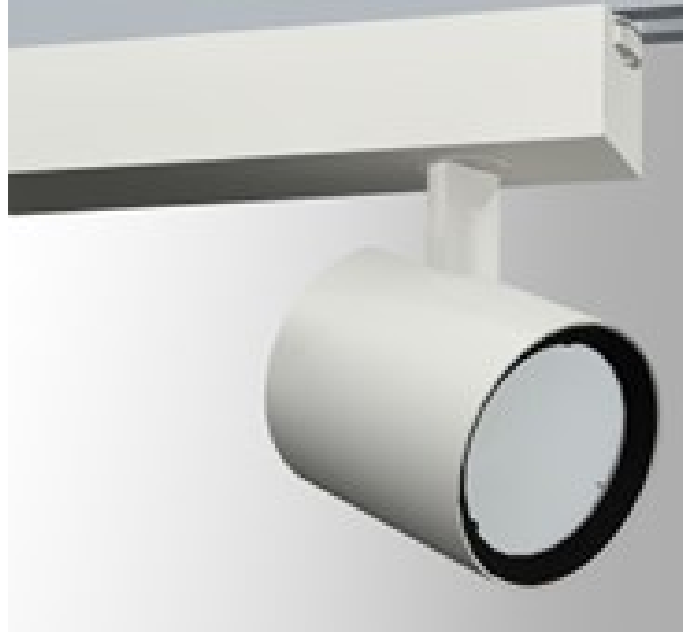

TRACK LIGHT

Track Light V4 LC 20W 80CRI

VESTEL

LED LIGHTING

PRODUCT TECHNICAL INFORMATION

PRODUCT SPECIFICATION			
Colour Description	Warm White	Neutral White	
CCT	3000K	4000K	
Luminous Flux	2000 lm \pm 15%	2100 lm \pm 15%	
Rated Power	20W	20W	
CRI	\geq 80	\geq 80	
Efficacy	100 lm/W	105 lm/W	
Beam Angle	20° / 35° / 50°		
Unified Glare Ratio (UGR)	\leq 25 for 20° \leq 25 for 35° \leq 26 for 50°		
Dimming	N/A		
Emergency	N/A		
Flicker Free	Optional		
Rated Life Time	> 50,000 hours		
Operated Temperature	0°C ° – +40°C		
Humidity (Relative)	85%		
IP	–		
ELECTRICAL SPECIFICATION			
Number of Power Supplies	1 for 1 product		
Input Voltage (Vac)	220 ~ 240Vac		
Output Voltage (Vdc)	21 – 40V		
Output Current (Idc)	500mA \pm 5%		
Frequency (Hz)	50 ~ 60Hz		
Operating Mode	Constant Current		
Power Factor	PF > 0.80		
MECHANICAL SPECIFICATION			
Dimensions (LxWxH)	270*100*185mm		
Weight	1.07 kg		
Packaging Type	Outbox		
Package Dimensions (LxWxH)	330*150*200 mm		
Box			
Quantity in a Box	1		

PHOTOMETRIC SPECIFICATION

EXPLODED VIEW OF THE PRODUCT

CONTAINER INFORMATION				
20" FEET	40" FEET	40" FEET		
PALETTE DIMENSIONS				
LENGHT	WIDTH	HEIGHT	WEIGHT	PACKAGE ON THE PALETTE