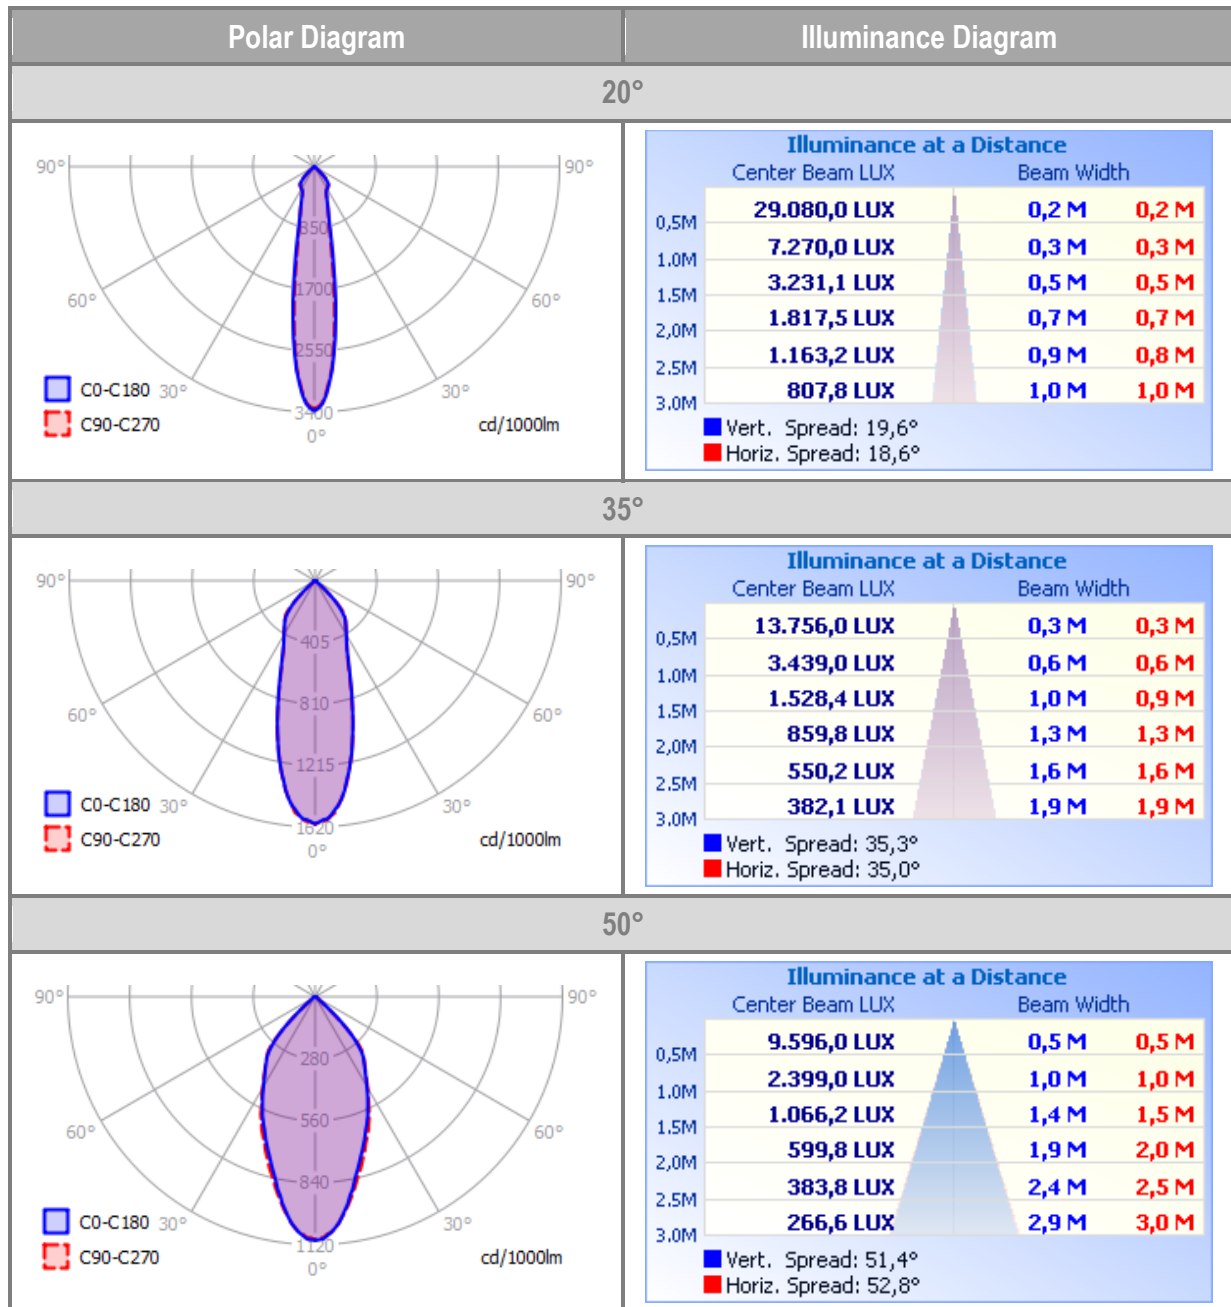

TRACK LIGHT

Track Light V4 LC 20W 80CRI

VESTEL

LED LIGHTING

PRODUCT TECHNICAL INFORMATION

PRODUCT SPECIFICATION			
Colour Description	Warm White	Neutral White	
CCT	3000K	4000K	
Luminous Flux	2000 lm \pm 15%	2100 lm \pm 15%	
Rated Power	20W	20W	
CRI	\geq 80	\geq 80	
Efficacy	100 lm/W	105 lm/W	
Beam Angle	20° / 35° / 50°		
Unified Glare Ratio (UGR)	\leq 25 for 20° \leq 25 for 35° \leq 26 for 50°		
Dimming	N/A		
Emergency	N/A		
Flicker Free	Optional		
Rated Life Time	> 50,000 hours		
Operated Temperature	0°C ° – +40°C		
Humidity (Relative)	85%		
IP	–		
ELECTRICAL SPECIFICATION			
Number of Power Supplies	1 for 1 product		
Input Voltage (Vac)	220 ~ 240Vac		
Output Voltage (Vdc)	21 – 40V		
Output Current (Idc)	500mA \pm 5%		
Frequency (Hz)	50 ~ 60Hz		
Operating Mode	Constant Current		
Power Factor	PF > 0.80		
MECHANICAL SPECIFICATION			
Dimensions (LxWxH)	270*100*185mm		
Weight	1.07 kg		
Packaging Type	Outbox		
Package Dimensions (LxWxH)	330*150*200 mm		
Box			
Quantity in a Box	1		

PHOTOMETRIC SPECIFICATION

EXPLODED VIEW OF THE PRODUCT

CONTAINER INFORMATION				
20" FEET	40" FEET	40" FEET		
PALETTE DIMENSIONS				
LENGHT	WIDTH	HEIGHT	WEIGHT	PACKAGE ON THE PALETTE