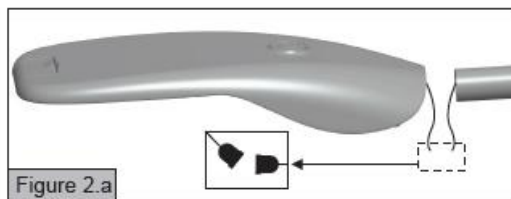

STREET LIGHT

SARDES S5-35 HE DRAFT

Explode State: EXP0001 (+)

VESTEL

LED LIGHTING

PRODUCT TECHNICAL INFORMATION

PRODUCT SPECIFICATION			
Colour Description	Warm White	Neutral White	Cool White
CCT		4000K	
Luminous Flux		5250 lm \pm 15%	
Rated Power		35W	
CRI		> 70	
Efficacy of Luminaire		150 lm/W	
Beam Angle of Luminaire	Asymmetric		
Flicker Free	Optional		
Rated Life Time (L70)	100,000 hours		
Operated Temperature	-40° - +50°C		
IP	IP66		
IK	IK08		
Dimming (Optional)	1-10V Dimming/Autodimming Half Night Switch (HNS)/ Wireless		
ELECTRICAL SPECIFICATION			
Number of Power Supplies	1 for 1 product		
Input Voltage (Vac)	220 ~ 240Vac		
Output Voltage (Vdc)	18-36 Vdc		
Output Current (Idc)	1050mA \pm 5%		
Frequency (Hz)	50 ~ 60Hz		
Operating Mode	Constant Current		
Power Factor	PF > 0,90		
MECHANICAL SPECIFICATION			
Dimensions (LxWxH)	340x645x178		
Weight	6.5 KG		
Packaging Type	A BOX		
Package Dimensions (LxWxH)	655x350x190		
Box	A BOX		
Quantity in a Box	<u>1</u>		

PHOTOMETRIC SPECIFICATION

TECHNICAL DRAWING

EXPLODED VIEW OF THE PRODUCT

NO	DEFINITION	PIECE
1	POLE HOLDER (OPSIYONEL)	1
2	BOTTOM FIXING BRACKET	2
3	METAL RAKOR	1
4	SCREW M10X50 8.8 720H	2
5	BOTTOM CAPS PLASTIK	1
6	SPRIT LEVEL	1
7	BOTTOM AL ROAD (RAL 7040)	1
8	SCREW M3X6.5 TAPTITE ROHS	20
9	GLASS LED TEMPERED	1
10	PCP METAL FIXING BRACKET	2
11	LED LIGHTING LENS	20
12	PLASTIC CLIPS	2
13	PCB 001	1
14	PCB PLATE	1
15	POWER SUPPLY	1
16	TOP AL ROAD (RAL 7040)	1
17	METAL CLIPS	1
18	CLIPS WIRE ROADLIGHT	1

MOUNTING OPTIONS OF SARDES:

- Luminaire can be mounted to pole which ,have 35mm-60mm diameter, with pole fixing bracket by no need a pole holder. For 60-76 mm diameter poles; the luminaires can be mounted with an addition adaptor by top position or horizontal position. We can supply the adaptors.