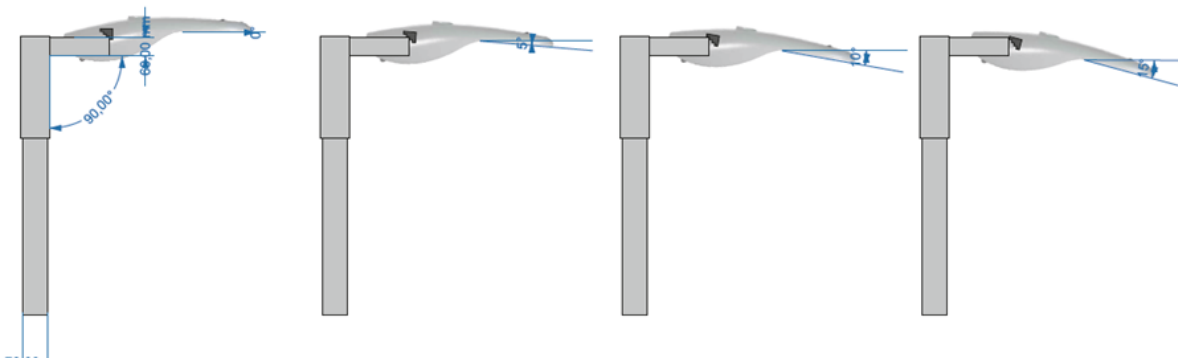

STREET LIGHT

SARDES S5-35 HE DRAFT

Explode State: EXP0001 (+)

VESTEL

LED LIGHTING

PRODUCT TECHNICAL INFORMATION

PRODUCT SPECIFICATION			
Colour Description	Warm White	Neutral White	Cool White
CCT		4000K	
Luminous Flux		5250 lm \pm 15%	
Rated Power		35W	
CRI		> 70	
Efficacy of Luminaire		150 lm/W	
Beam Angle of Luminaire	Asymmetric		
Flicker Free	Optional		
Rated Life Time (L70)	100,000 hours		
Operated Temperature	-40° - +50°C		
IP	IP66		
IK	IK08		
Dimming (Optional)	1-10V Dimming/Autodimming Half Night Switch (HNS)/ Wireless		
ELECTRICAL SPECIFICATION			
Number of Power Supplies	1 for 1 product		
Input Voltage (Vac)	220 ~ 240Vac		
Output Voltage (Vdc)	18-36 Vdc		
Output Current (Idc)	1050mA \pm 5%		
Frequency (Hz)	50 ~ 60Hz		
Operating Mode	Constant Current		
Power Factor	PF > 0,90		
MECHANICAL SPECIFICATION			
Dimensions (LxWxH)	340x645x178		
Weight	6.5 KG		
Packaging Type	A BOX		
Package Dimensions (LxWxH)	655x350x190		
Box	A BOX		
Quantity in a Box	<u>1</u>		

MOUNTING OPTIONS OF SARDES:

- Luminaire can be mounted to pole which ,have 35mm-60mm diameter, with pole fixing bracket by no need a pole holder. For 60-76 mm diameter poles; the luminaires can be mounted with an addition adaptor by top position or horizontal position. We can supply the adaptors.

- The luminaire can be mounted with from 0° to -15° angle .

CONTAINER INFORMATION				
20" FEET		40" FEET		40" FEET
210		420		420
PALETTE DIMENSIONS				
LENGHT	WIDTH	HEIGHT	WEIGHT	PACKAGE ON THE PALETTE
166 CM	115 CM	160 CM	260 KG	40