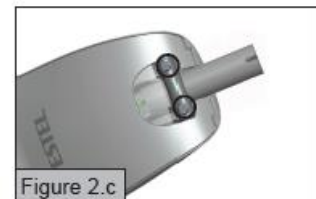

STREET LIGHT

SARDES S5-35 HE DRAFT

Explode State: EXP0001 (+)

VESTEL

LED LIGHTING

PRODUCT TECHNICAL INFORMATION

PRODUCT SPECIFICATION			
Colour Description	Warm White	Neutral White	Cool White
CCT		4000K	
Luminous Flux		5250 lm \pm 15%	
Rated Power		35W	
CRI		> 70	
Efficacy of Luminaire		150 lm/W	
Beam Angle of Luminaire	Asymmetric		
Flicker Free	Optional		
Rated Life Time (L70)	100,000 hours		
Operated Temperature	-40° - +50°C		
IP	IP66		
IK	IK08		
Dimming (Optional)	1-10V Dimming/Autodimming Half Night Switch (HNS)/ Wireless		
ELECTRICAL SPECIFICATION			
Number of Power Supplies	1 for 1 product		
Input Voltage (Vac)	220 ~ 240Vac		
Output Voltage (Vdc)	18-36 Vdc		
Output Current (Idc)	1050mA \pm 5%		
Frequency (Hz)	50 ~ 60Hz		
Operating Mode	Constant Current		
Power Factor	PF > 0,90		
MECHANICAL SPECIFICATION			
Dimensions (LxWxH)	340x645x178		
Weight	6.5 KG		
Packaging Type	A BOX		
Package Dimensions (LxWxH)	655x350x190		
Box	A BOX		
Quantity in a Box	<u>1</u>		

PHOTOMETRIC SPECIFICATION

TECHNICAL DRAWING

EXPLODED VIEW OF THE PRODUCT

NO	DEFINITION	PIECE
1	POLE HOLDER (OPSIYONEL)	1
2	BOTTOM FIXING BRACKET	2
3	METAL RAKOR	1
4	SCREW M10X50 8.8 720H	2
5	BOTTOM CAPS PLASTIK	1
6	SPRIT LEVEL	1
7	BOTTOM AL ROAD (RAL 7040)	1
8	SCREW M3X6.5 TAPTITE ROHS	20
9	GLASS LED TEMPERED	1
10	PCP METAL FIXING BRACKET	2
11	LED LIGHTING LENS	20
12	PLASTIC CLIPS	2
13	PCB 001	1
14	PCB PLATE	1
15	POWER SUPPLY	1
16	TOP AL ROAD (RAL 7040)	1
17	METAL CLIPS	1
18	CLIPS WIRE ROADLIGHT	1

MOUNTING OPTIONS OF SARDES:

- Luminaire can be mounted to pole which ,have 35mm-60mm diameter, with pole fixing bracket by no need a pole holder. For 60-76 mm diameter poles; the luminaires can be mounted with an addition adaptor by top position or horizontal position. We can supply the adaptors.