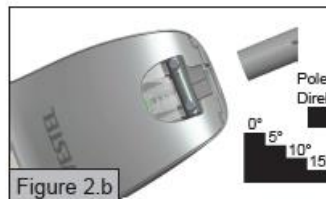

STREET LIGHT

SARDES S5-35 HE DRAFT

Explode State: EXP0001 (+)

VESTEL

LED LIGHTING

PRODUCT TECHNICAL INFORMATION

PRODUCT SPECIFICATION			
Colour Description	Warm White	Neutral White	Cool White
CCT		4000K	
Luminous Flux		5250 lm \pm 15%	
Rated Power		35W	
CRI		> 70	
Efficacy of Luminaire		150 lm/W	
Beam Angle of Luminaire	Asymmetric		
Flicker Free	Optional		
Rated Life Time (L70)	100,000 hours		
Operated Temperature	-40° - +50°C		
IP	IP66		
IK	IK08		
Dimming (Optional)	1-10V Dimming/Autodimming Half Night Switch (HNS)/ Wireless		
ELECTRICAL SPECIFICATION			
Number of Power Supplies	1 for 1 product		
Input Voltage (Vac)	220 ~ 240Vac		
Output Voltage (Vdc)	18-36 Vdc		
Output Current (Idc)	1050mA \pm 5%		
Frequency (Hz)	50 ~ 60Hz		
Operating Mode	Constant Current		
Power Factor	PF > 0,90		
MECHANICAL SPECIFICATION			
Dimensions (LxWxH)	340x645x178		
Weight	6.5 KG		
Packaging Type	A BOX		
Package Dimensions (LxWxH)	655x350x190		
Box	A BOX		
Quantity in a Box	<u>1</u>		

MOUNTING OPTIONS OF SARDES:

- Luminaire can be mounted to pole which ,have 35mm-60mm diameter, with pole fixing bracket by no need a pole holder. For 60-76 mm diameter poles; the luminaires can be mounted with an addition adaptor by top position or horizontal position. We can supply the adaptors.

- The luminaire can be mounted with from 0° to -15° angle .

CONTAINER INFORMATION				
20" FEET		40" FEET		40" FEET
210		420		420
PALETTE DIMENSIONS				
LENGHT	WIDTH	HEIGHT	WEIGHT	PACKAGE ON THE PALETTE
166 CM	115 CM	160 CM	260 KG	40