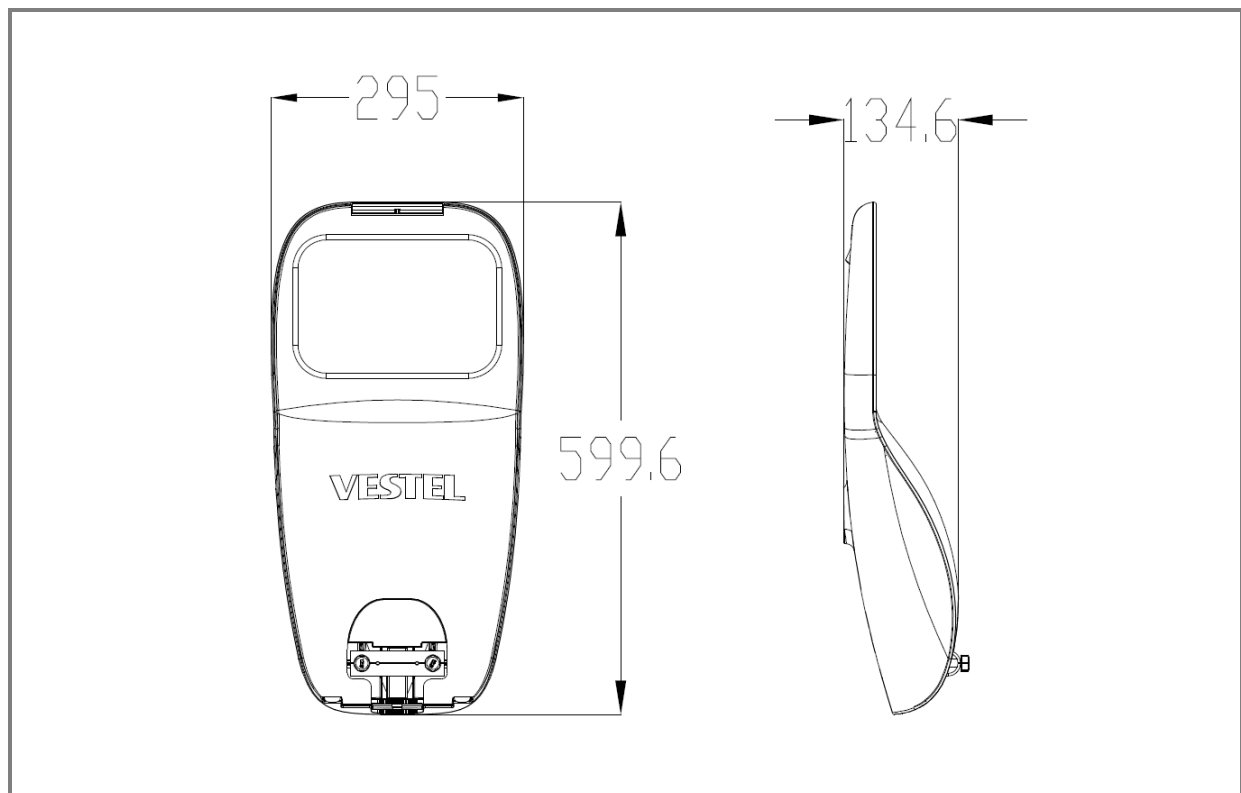

TECHNICAL DRAWING